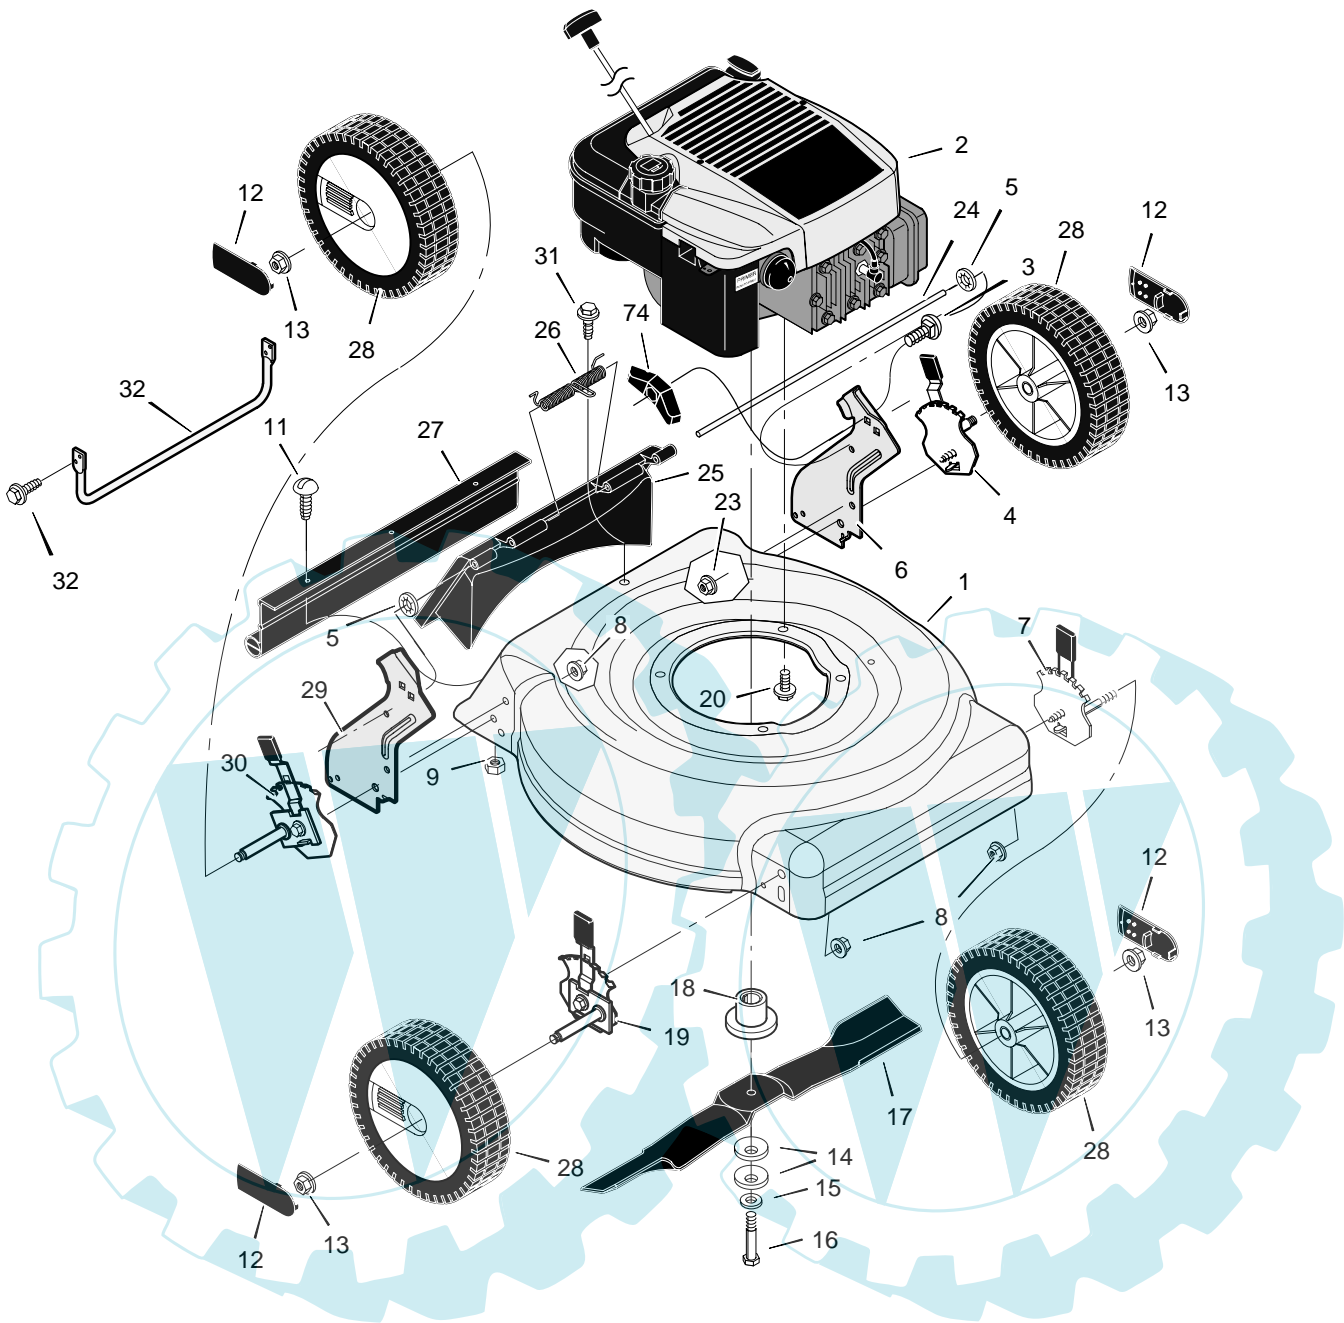

20416x50E

1	Housing	776150	14	Washer, Belleville	17x137	27	Guard, Rear	671970
2	Engine	-----	15	Washer	17x124	28	Wheel	071134
3	Bolt, Carriage	002x81	16	Bolt	01x153	29	Bracket, Right Handle	1101238E245
4	Adjuster, Left Rear Height	672605	17	Blade	672763E701	30	Adjuster, Right Rear Height	672604
5	Push Retainer *	028x49	18	Adapter, Blade	672503	31	Screw	26x245
6	Bracket, Left Handle	1101239E245	19	Adjuster, Right Front Height	672600	32	Guard, Rear	671990
7	Adjuster, Left Front Height	672601	20	Bolt, Engine	0025x6	33	Screw	26x217
8	Nut, Flange	015x68	23	Nut, Flange	015x88	34	Hubcap	043847
11	Screw	26x245	24	Rod, Pivot *	215x17 Z	74	Knob	071495
12	Hub Cap - Optional	043847	25	Door, Rear	672612	--	Instruction Book	F-030411L
13	Nut, Flange	015x84	26	Spring *	166x44			

* These parts are included with Key 25.

20416x50E

1	Handle, Upper (Gray)	1101555E724	12	Guide, Rope	071530	16	Engine Stop Cable	1101362
2	Handle, Lower (Gray)	672874E724	13	Engine Stop Lever	671924E701	21	Frame, Top	071592
3	Bolt	002x77	14	Bracket, Stop Lever	1101454	22	Frame Assembly	672905
4	Knob, Plastic	071294	15a	Tie, Cable	071372	23	Bag, Cloth	1101032
7	Locknut	15x116	15b	Fastener, Cable	1101353			