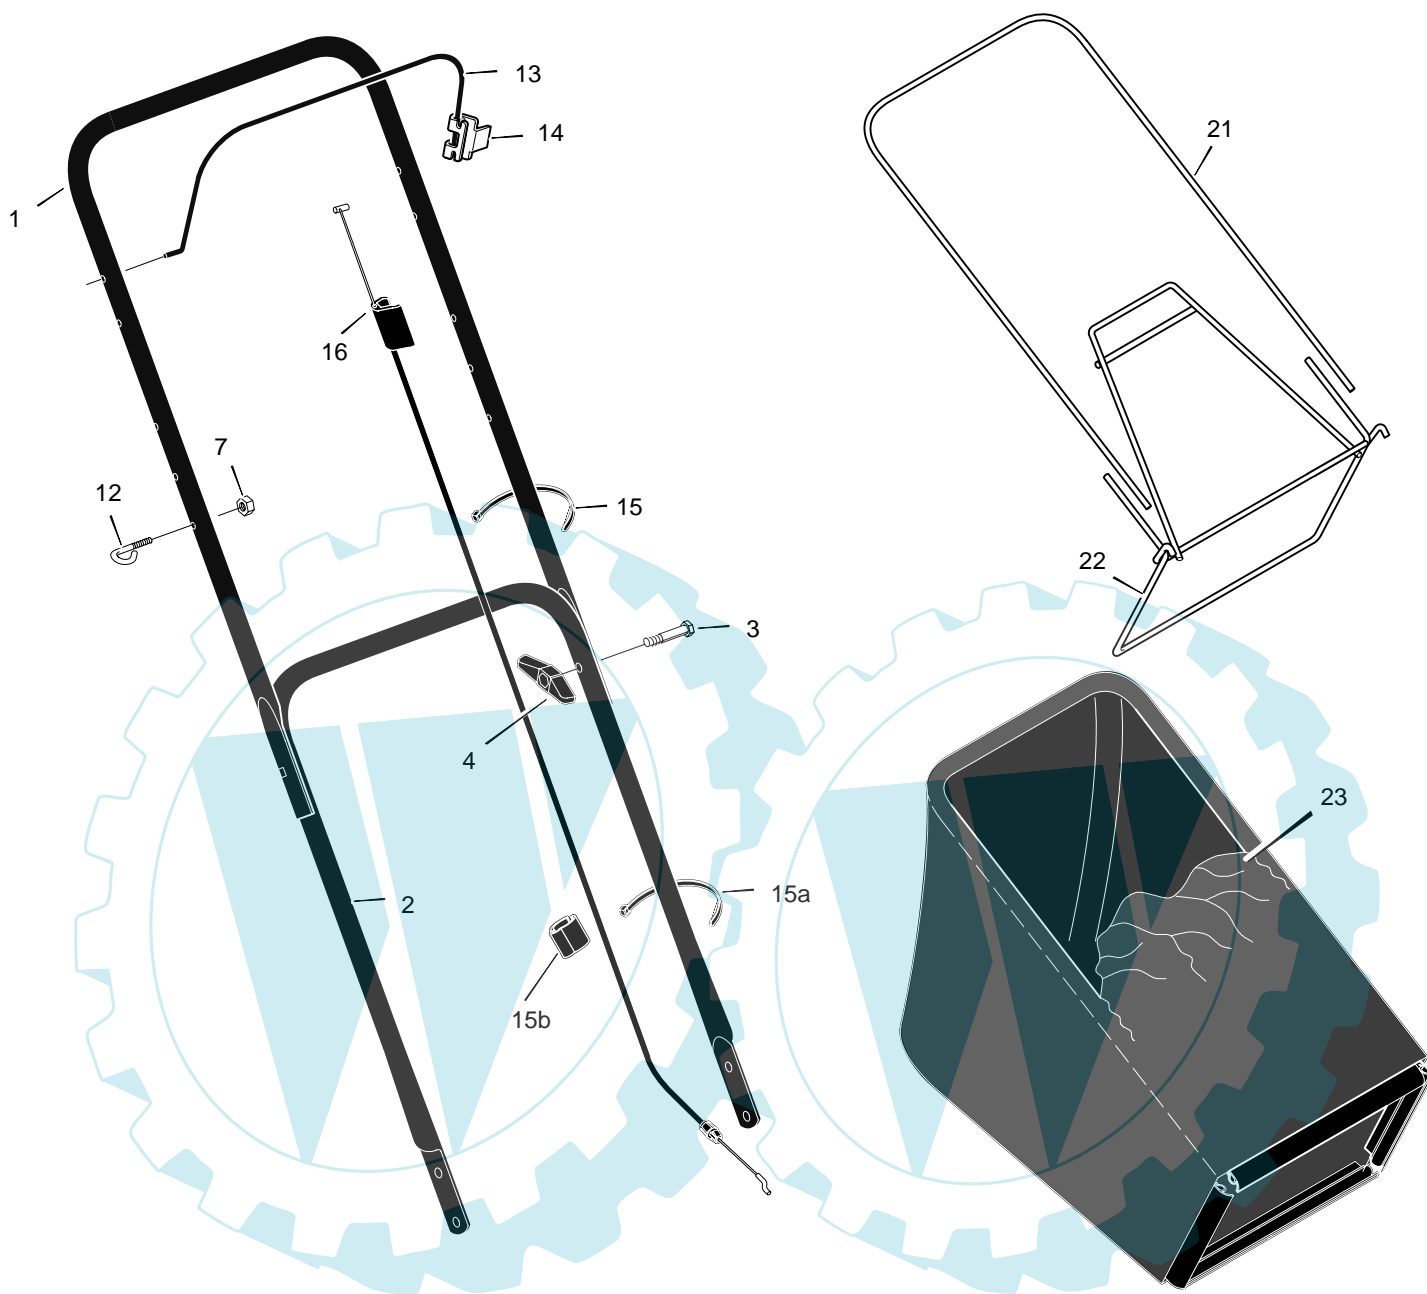

20416x50E

1	Housing	776150	14	Washer, Belleville	17x137	27	Guard, Rear	671970
2	Engine	-----	15	Washer	17x124	28	Wheel	071134
3	Bolt, Carriage	002x81	16	Bolt	01x153	29	Bracket, Right Handle	1101238E245
4	Adjuster, Left Rear Height	672605	17	Blade	672763E701	30	Adjuster, Right Rear Height	672604
5	Push Retainer *	028x49	18	Adapter, Blade	672503	31	Screw	26x245
6	Bracket, Left Handle	1101239E245	19	Adjuster, Right Front Height	672600	32	Guard, Rear	671990
7	Adjuster, Left Front Height	672601	20	Bolt, Engine	0025x6	33	Screw	26x217
8	Nut, Flange	015x68	23	Nut, Flange	015x88	34	Hubcap	043847
11	Screw	26x245	24	Rod, Pivot *	215x17 Z	74	Knob	071495
12	Hub Cap - Optional	043847	25	Door, Rear	672612	--	Instruction Book	F-030411L
13	Nut, Flange	015x84	26	Spring *	166x44			

* These parts are included with Key 25.

20416x50E

1	Handle, Upper (Gray)	1101555E724	12	Guide, Rope	071530	16	Engine Stop Cable	1101362
2	Handle, Lower (Gray)	672874E724	13	Engine Stop Lever	671924E701	21	Frame, Top	071592
3	Bolt	002x77	14	Bracket, Stop Lever	1101454	22	Frame Assembly	672905
4	Knob, Plastic	071294	15a	Tie, Cable	071372	23	Bag, Cloth	1101032
7	Locknut	15x116	15b	Fastener, Cable	1101353			